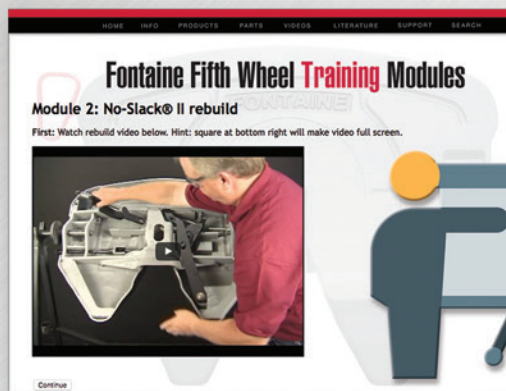

"How-To" Videos and Training
Go to **"fifthwheel.com/videos"** or use the
new Fontaine Fifth Wheel Mobile App.